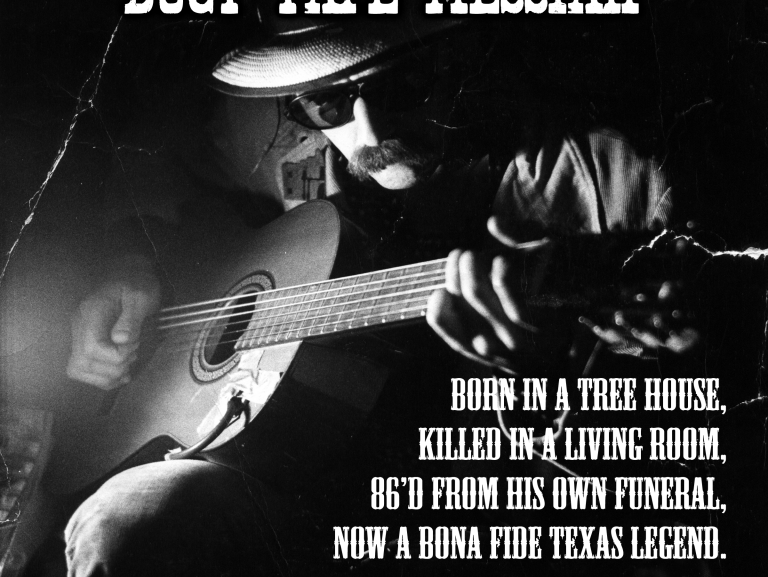

MUSIC ! MURDER ! MAYHEM !

BLAZE FOLEY

DUCT TAPE MESSIAH

**BORN IN A TREE HOUSE,
KILLED IN A LIVING ROOM,
86'D FROM HIS OWN FUNERAL,
NOW A BONA FIDE TEXAS LEGEND.**